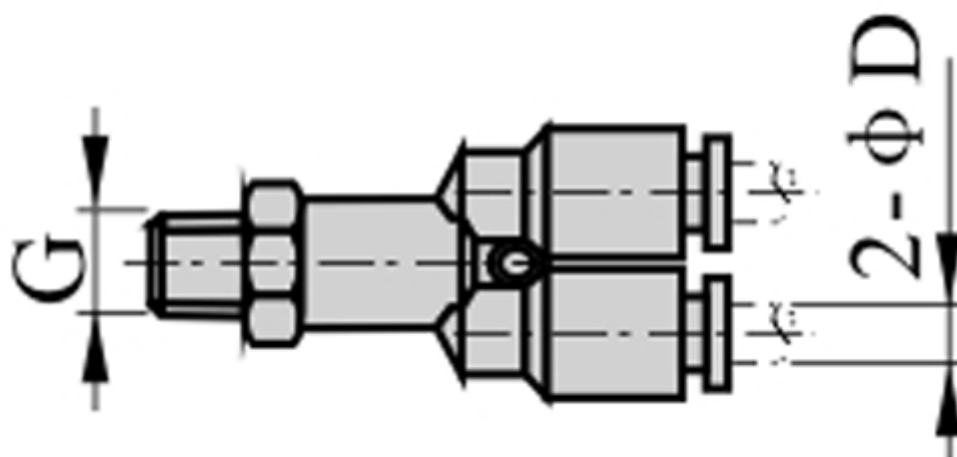

Data Sheet

Article number: 58EPX1204

Description: Fitting EPX1204

Reducer, thread 1/2", tube diameter 12

Measures

D = 12
Thread = 1/2"